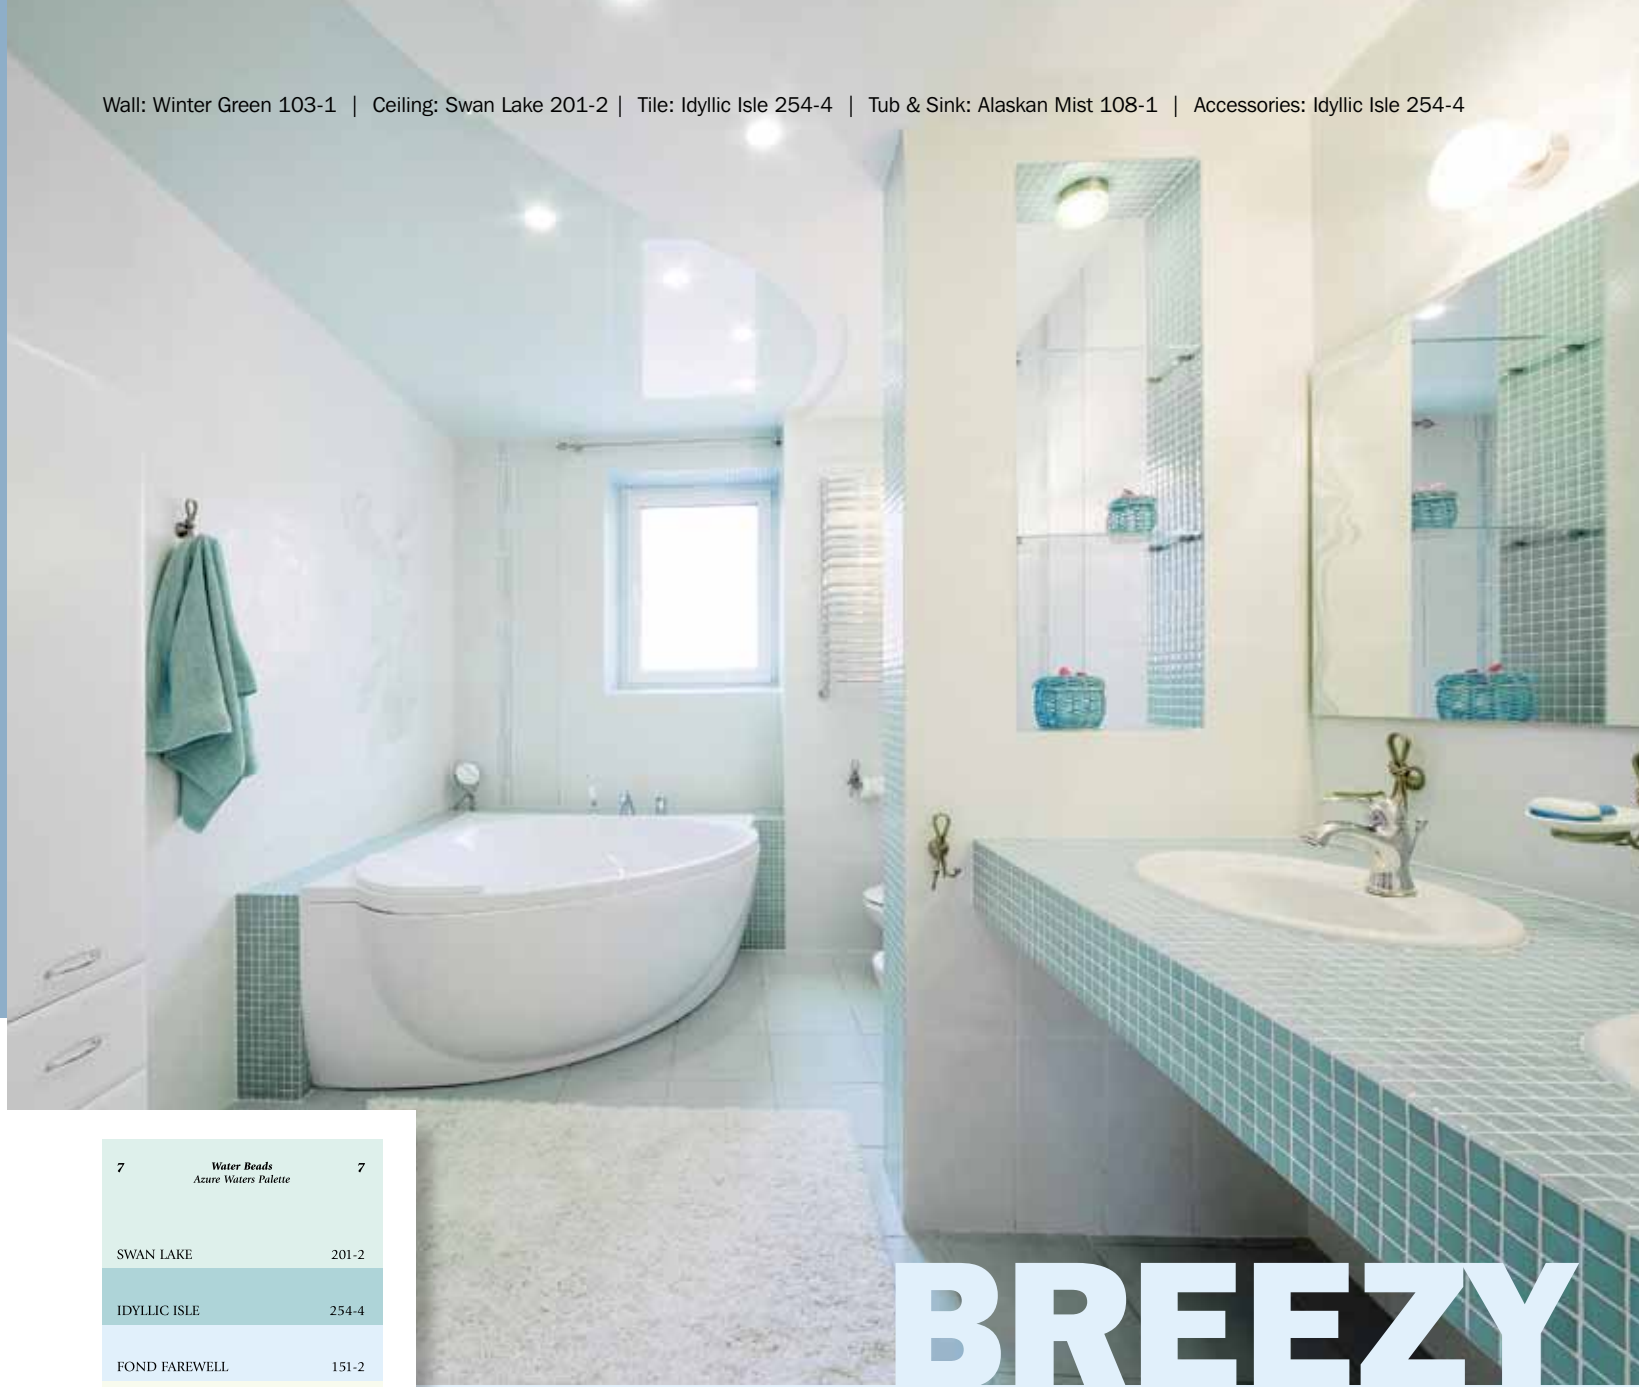

2	Water Beads Lausanne Sky Palette	2
	KALEIDOSCOPE	449-4
	RENDEZVOUS	449-3
	SPICE IVORY	116-2
	YUKON GOLD	214-4
	CAMELOT	151-1

Wall: Winter Green 103-1 | Ceiling: Swan Lake 201-2 | Tile: Idyllic Isle 254-4 | Tub & Sink: Alaskan Mist 108-1 | Accessories: Idyllic Isle 254-4