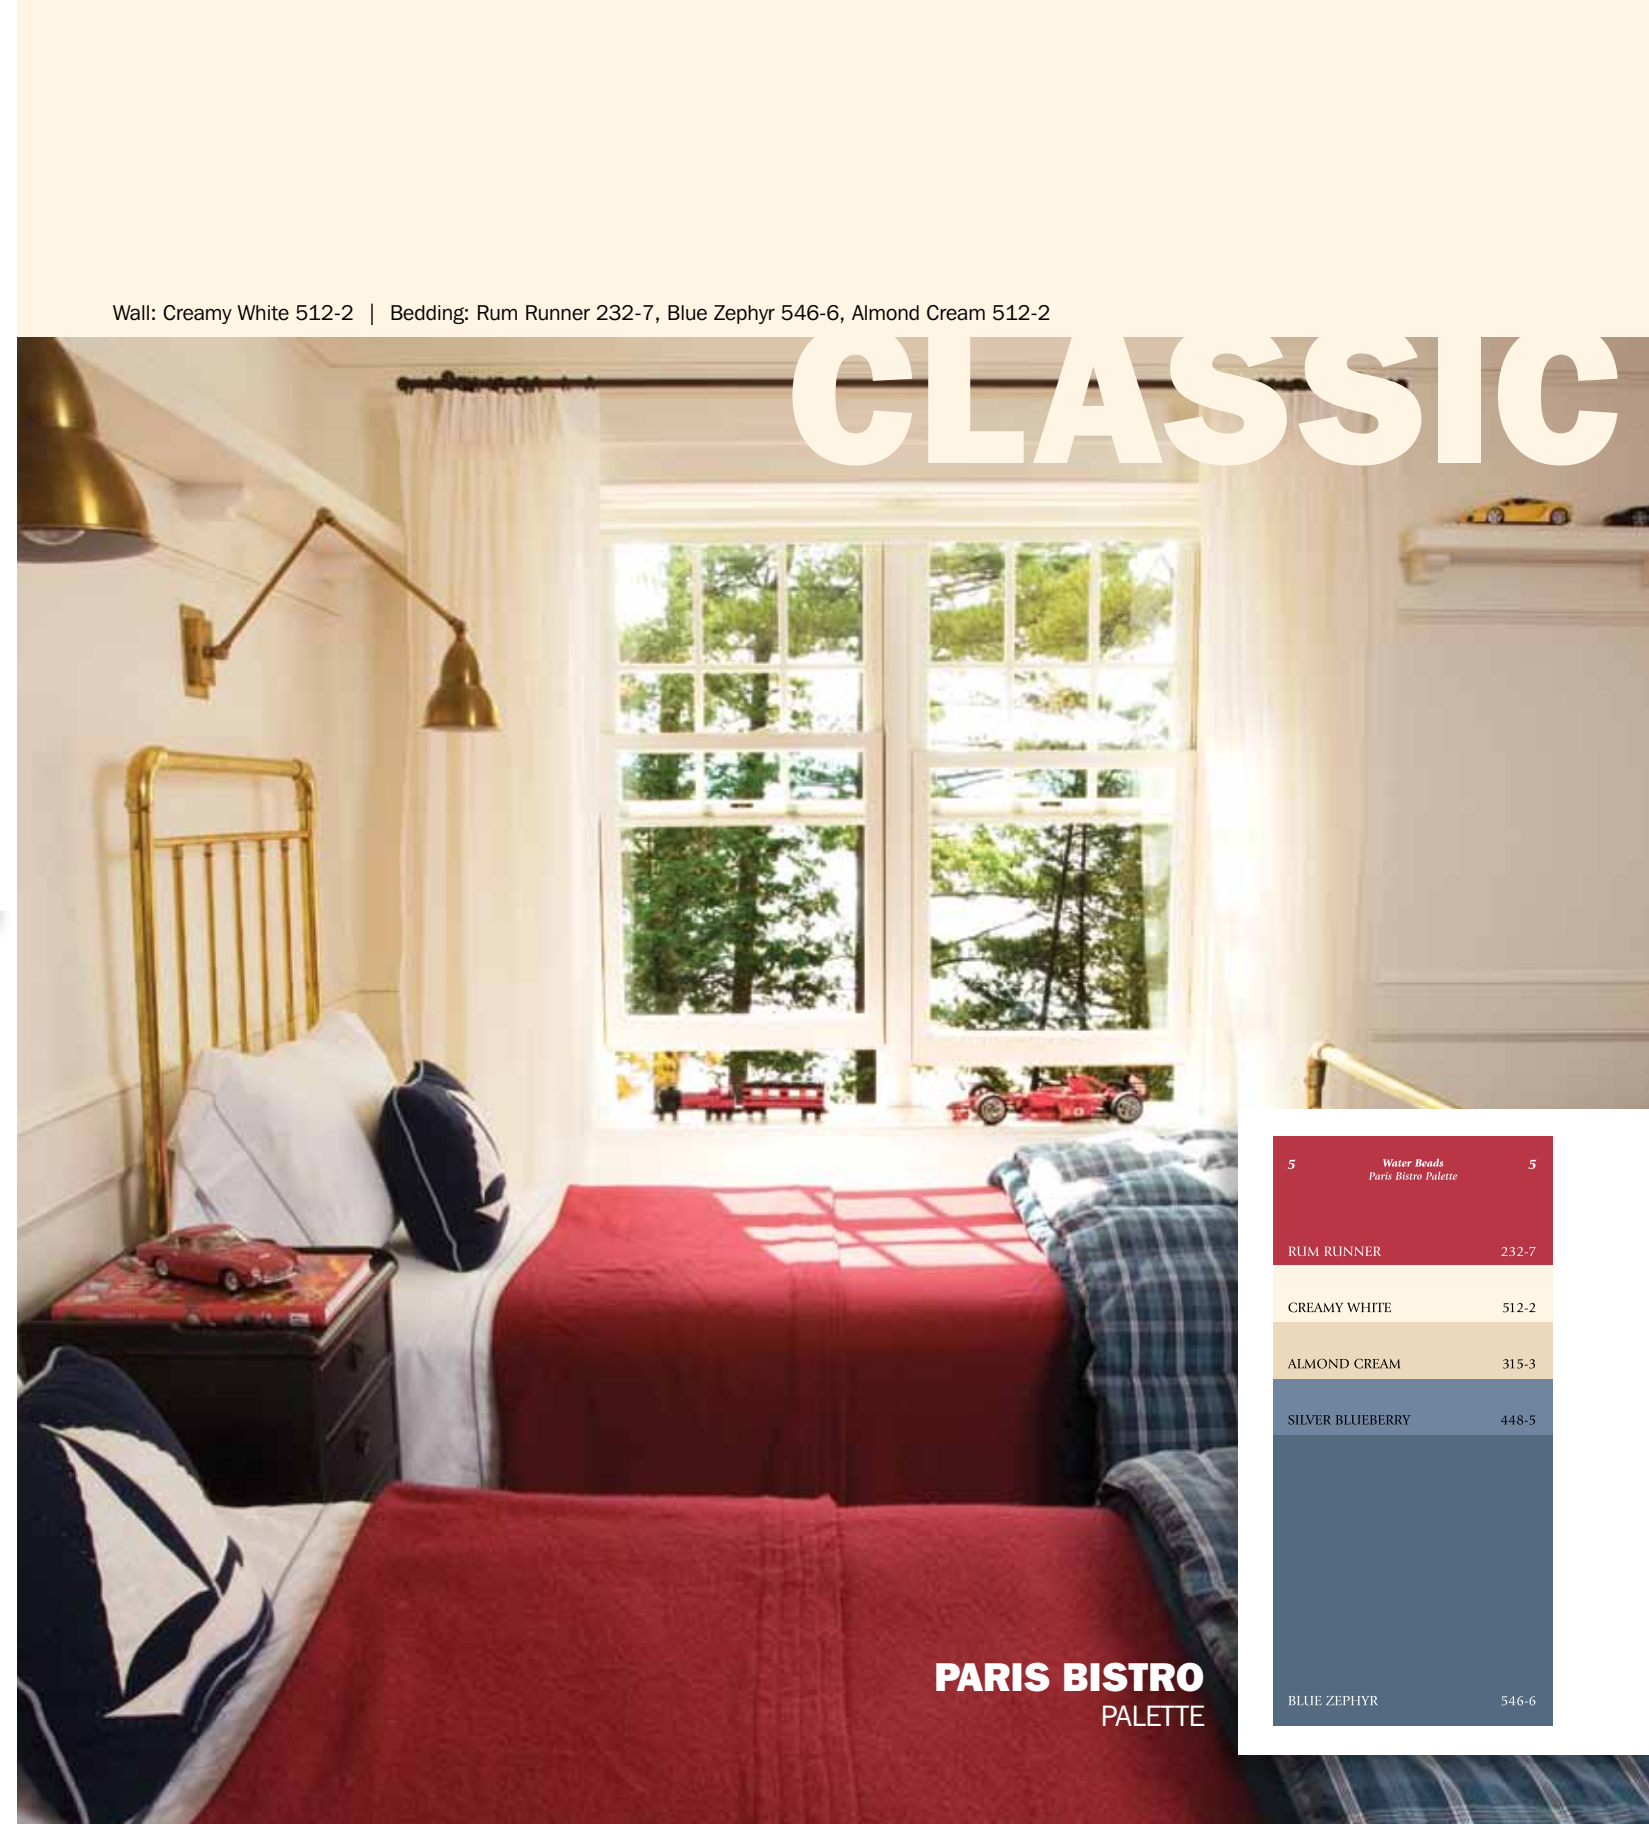

Wall: Creamy White 512-2 | Bedding: Rum Runner 232-7, Blue Zephyr 546-6, Almond Cream 512-2

CLASSIC

5	<i>Water Beads</i> Paris Bistro Palette	5
	RUM RUNNER	232-7
	CREAMY WHITE	512-2
	ALMOND CREAM	315-3
	SILVER BLUEBERRY	448-5
	BLUE ZEPHYR	546-6

PARIS BISTRO
PALETTE